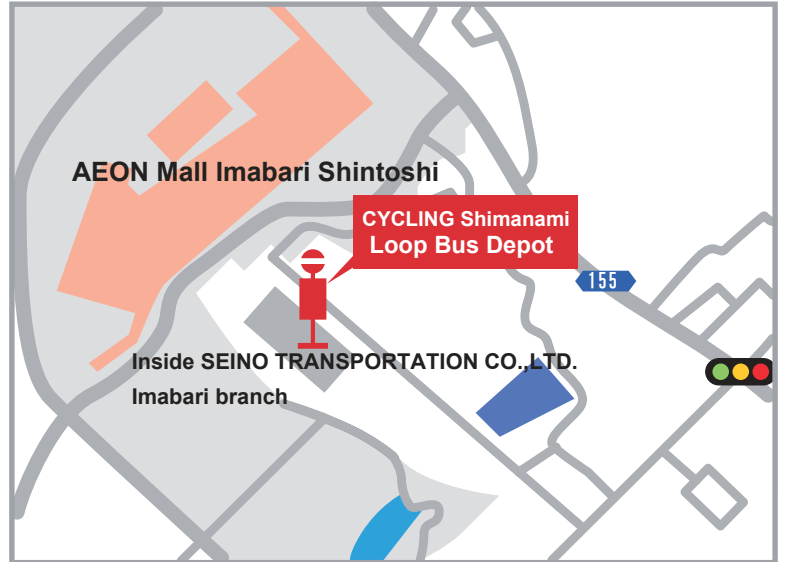

Setouchi Shimanami Kaido International Cycling Event

CYCLING Shimanami 2016

Loop Bus Service Guidance of the hall

① Imabari station

② Imabari Cycle Station

(Inside SEINO TRANSPORTATION CO.,LTD.Imabari branch)

③ Shimanami Earth Land