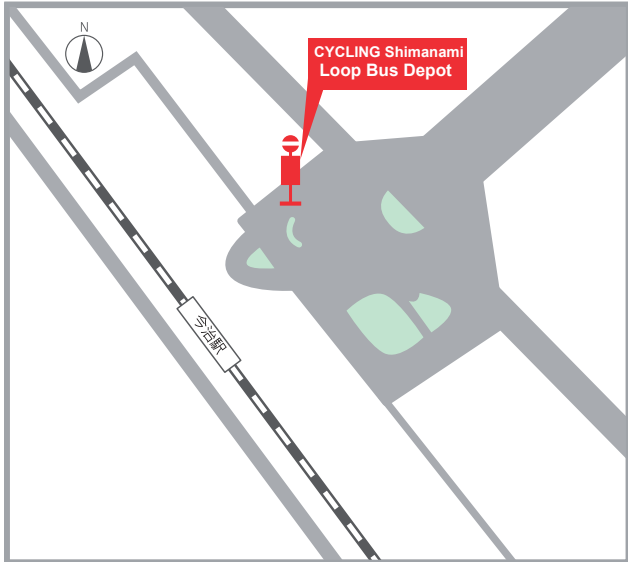

Setouchi Shimanami Kaido International Cycling Event

CYCLING Shimanami 2016

Loop Bus Service Guidance of the hall

① Imabari station

② Imabari Cycle Station

(Inside SEINO TRANSPORTATION CO.,LTD.Imabari branch)

③ Shimanami Earth Land