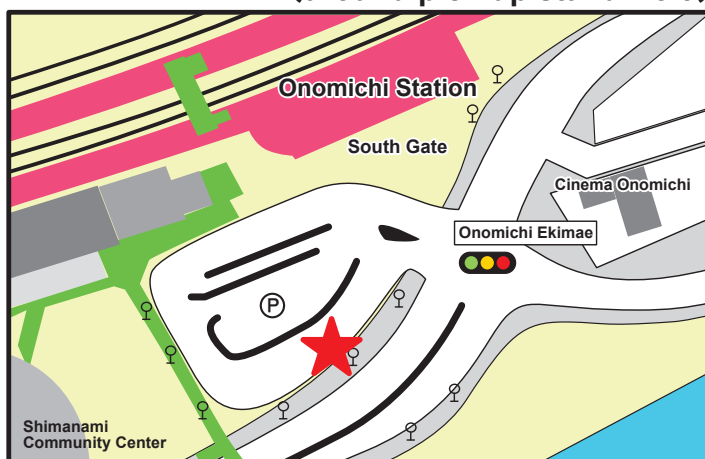

Setouchi Shimanami Kaido International Cycling Event

CYCLING Shimanami 2016

Map of Bus stops (Bicycle transportation service with a shuttle)

① Onomichi Finish Venue

② Rotary in front of JR Onomichi Station
(around pick-up stand No.9)

③ Mukaishima Sports Park

④ Imabari Cycle Station
(Imabari brunch of Seino delivery company)

⑤ Innoshima Habu-port Nagasaki Pier
(Next to Innoshima General Hospital)