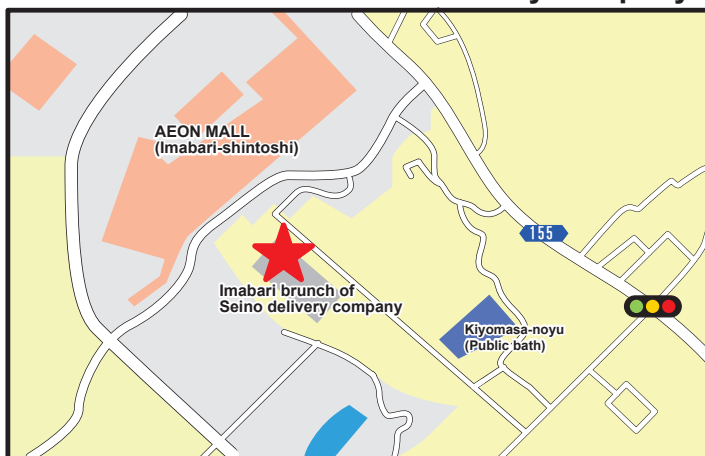

Setouchi Shimanami Kaido International Cycling Event

CYCLING Shimanami 2016

Map of Bus stops (Bicycle transportation service with a shuttle)

① Onomichi Finish Venue

② Rotary in front of JR Onomichi Station
(around pick-up stand No.9)

③ Mukaishima Sports Park

④ Imabari Cycle Station
(Imabari brunch of Seino delivery company)

⑤ Innoshima Habu-port Nagasaki Pier
(Next to Innoshima General Hospital)